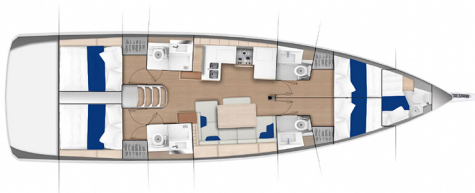

Sun Odyssey 490

Shipyard:	Jeanneau	Engine:	80 HP
Launched:	2019	Fuel tank:	lt. 240
Length overall:	14.42 m	Water Tank:	lt. 640
Length of the hull:	14.00 m	Berths:	8+2
Width :	4.49 m	Cabins:	4 + 1 skipper
Draft :	2.24 m	Salon:	convertable
Sail Area:	ca. 109 m ²	Heads:	4 + 1 skipper
Mainsail halfsticked with lazy jack and lazy bag		Fridge, CDPlayer, GPS, plotter, log, eco,	
Furling genoa		windmeter, boiler, 220v, outboard, automatic pilot	

Deck:

Electric windlass - Anchor with 70 m chain – Wheel – Gangway - Tender with rigid keel & two oars - Inflator – Small anchor with 15 m rope - Engine oil container– Bimini top – Sprayhood - Boathook - Fenders - Emergency anchor with 50 m rope – Winch handles - Rope (1X50m; 1x25m; 3x15m) – Bosun's chair - Bathing ladder – Water hose – Water, petrol, outboard fuel tank, - Gas bottles (Gas included) - Funnel - Bucket – Deck brush – Table – Outside shower - Work gloves - Cable 220V with battery charger – Cockpit cushion – Mask snorkeling and flippers – Cockpit speakers – Wind breaker jacket – Wind Scoop .